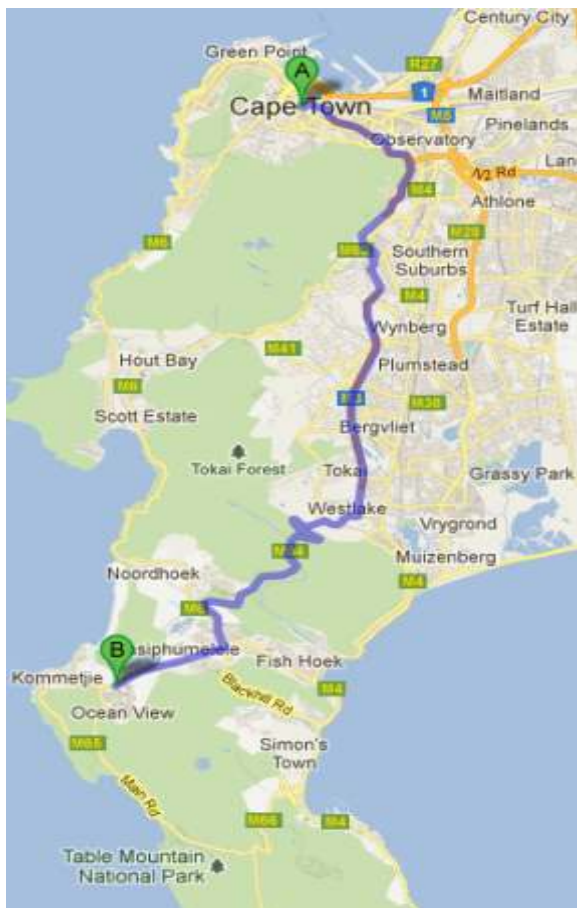

ACTION PAINTBALL GAMES / LASERTAG

Head towards Muizenberg along the M3.

Turn right at the T-Junction at the end of the highway +/- 16km.

Turn Left into Ou Kaapse Weg (M64)

Once you are over the mountain (+/- 10km) You'll approach a set of traffic lights. Go straight at the bottom of Ou Kaapse Weg. Longbeach Mall will be on your right. At the 2nd set of traffic lights, there is a big 4 way intersection, turn Right (towards Kommetjie) and drive 4-5km. On your right will be the snake park and Imhoff's Farm.

Turn Right into Imhoffs Farm and then turn left into the parking area in front of the farm stall. Go past the front of the farm stall. In front of you, you will see a signboard which says 'Area 51' Turn right down the dirt road. Go through the gate and PARK in the area on the right hand side signposted as Area 51 parking. Please do not drive through the 2nd set of gates. From the parking, walk through the double set of gates. Please close and latch all gates behind you. Where the road forks, take the left hand fork and again left at the next fork. Continue straight to the playing/rest area.

There is an amazing farm stall to browse around as well as a few restaurants in the area to sit down and have a cup of coffee.

Note. Whilst the area is relatively secure, please do not leave any valuables visible in your vehicle. Action Paintball / Area 51 and Imhoff Farm do not accept any responsibility for loss or damage to visitor's property